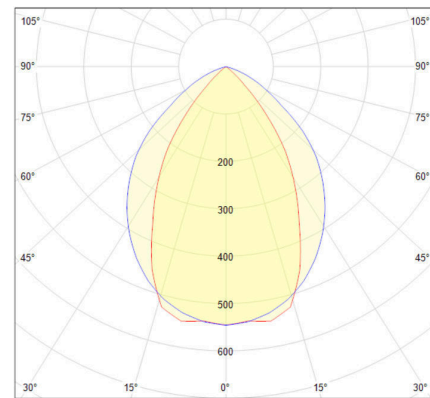

40402170X4C3D

PF170-CD DE EMPOTRAR 53,3W 4000K LOUVER 1130mm

Double strip linear luminaire with three-dimensional bright aluminium lamellas, for continuous lines or as single luminary, to make a control in dazzle.

EFFECTIVE LIGHTING INFORMATION

FLUX	6180,05Lm
LM/W	115,90Lm/w
Consumption	53,3W
Opening angle	89,2°

LED FEATURES

Colour temperature	4000K
LED efficiency	160 Lm/W @TA=25°C
MacAdam Ellipse	3
Lifetime	50.000H @TA=25°C
Lighting flux maintenance	L80
LED deterioration	B10
CRI	80
UGR	<19

FEATURES

	Hanged/surface
	5 years guarantee
	Water tightness
	Mechanical resistor
	1.5Kg
	<19
	1135x112mm

ELECTRICAL INFORMATION

U_{IN}	230V/50Hz
ON/OFF	On/Off Power Supply
	Class I