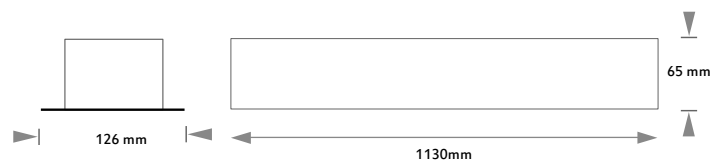

MEASUREMENTS