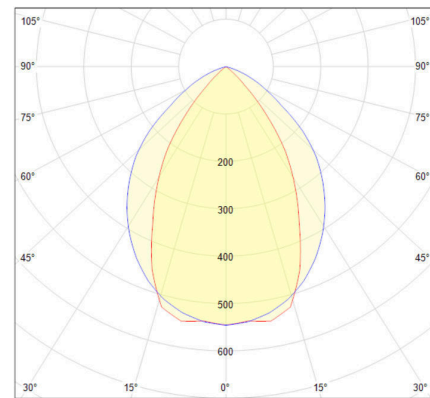

RAL9003 (Text. White)

RAL9006 (Text. Grey)

RAL9005 (Text. Black)

40402170B4C2D

40402170G4C2D

40402170N4C2D