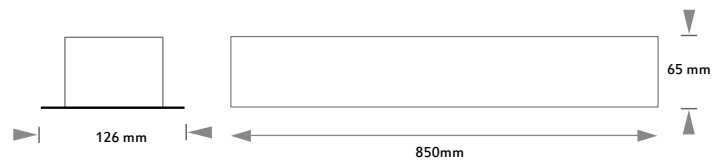

MEASUREMENTS