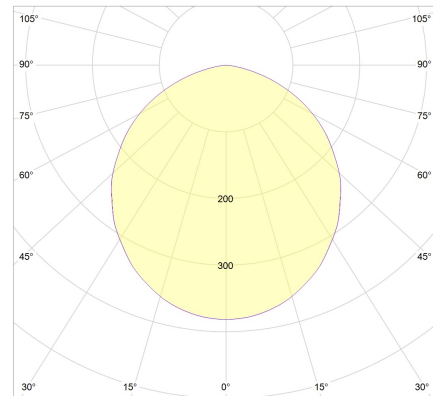

RAL9003 (Text. White)	RAL9006 (Text. Grey)	RAL9005 (Text. Black)
40401CRB364078	40401CRG364078	40401CRN364078

*For other finishes, please ask for availability