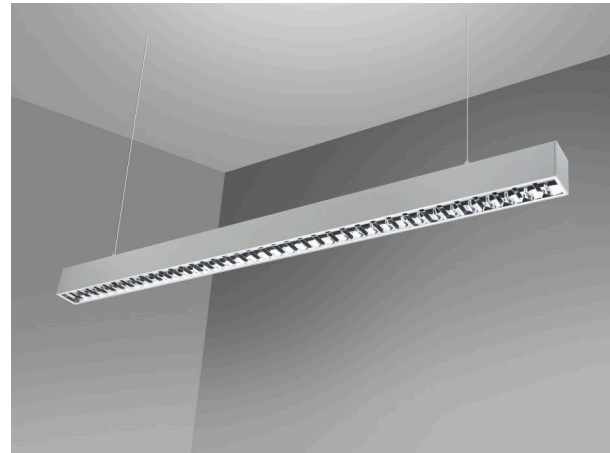

40401160X4C6D

PF160-CD SURFACE OR HANGED 46,9W 4000K LOUVER 1970mm

Linear luminary with direct lighting, three-dimensional louver with bright aluminium, for continuous lines or as single luminary, with less dazzle.

EFFECTIVE LIGHTING INFORMATION

FLUX	5688,45Lm
LM/W	121,16lm/w
Consumption	46,9W
Opening angle	91,8°

* Please ask, for other power or lighting flux.

LED FEATURES

Colour Temperature	4000K
LED efficiency	160 Lm/W @TA=25°C
MacAdam Ellipse	3
Lifetime	50.000H @TA=25°C
Lighting flux maintenance	L80
LED deterioration	B10
CRI	80
UGR	<19

FEATURES

	Hanged/Surface
	5 years guarantee
	Water tightness
	Mechanical resistor
	4,06Kg

ELECTRICAL INFORMATION

	230V/50Hz
	On/Off Power Supply
	Class I

RAL9003 (Text. white)   RAL9006 (Text. Grey)   RAL9005 (Text.Black)

40401160B4C6D

40401160G4C6D

40401160N4C6D

* For other finishes, please, ask for availability.