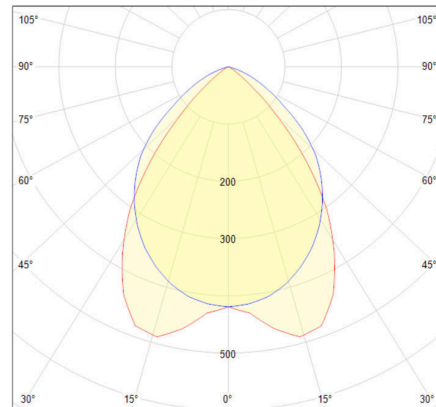

## EFFECTIVE LIGHTING INFORMATION

FLUX	5688,45Lm
LM/W	121,16lm/w
Consumption	46,9W
Opening angle	91,8°

\* Please ask, for other power or lighting flux.

## MEASUREMENTS