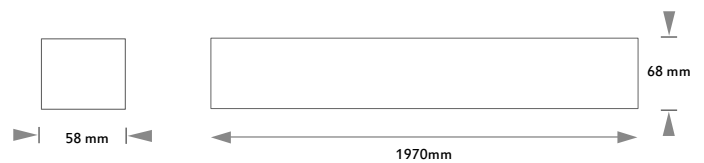

## EFFECTIVE LIGHTING INFORMATION

FLUX	5688,45Lm
LM/W	121,16lm/w
Consumption	46,9W
Opening angle	91,8°

\* Please ask, for other power or lighting flux.

## MEASUREMENTS