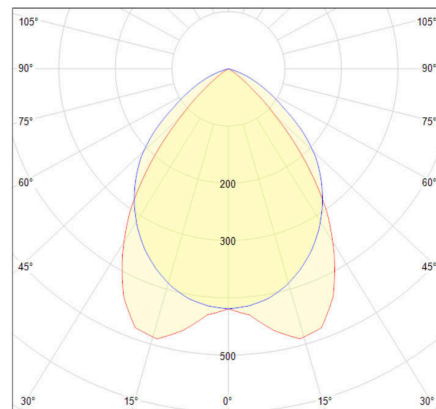

40401160X4C5D

PF160-CD SURFACE OR HANGED 39,9W 4000K LOUVER 1690mm

Linear luminary with direct lighting, three-dimensional louver with bright aluminium, for continuous lines or as single luminary, with less dazzle.

EFFECTIVE LIGHTING INFORMATION

FLUX	4875,82Lm
LM/W	121,93lm/w
Consumption	39,9W
Opening angle	91,8°

* Please ask, for other power or lighting flux.

LED FEATURES

Colour Temperature	4000K
LED efficiency	160 Lm/W @TA=25°C
MacAdam Ellipse	3
Lifetime	50.000H @TA=25°C
Lighting flux maintenance	L80
LED deterioration	B10
CRI	80
UGR	<19

FEATURES

	Hanged/Surface
	5 years guarantee
	Water tightness
	Mechanical resistor
	3,51Kg

ELECTRICAL INFORMATION

	230V/50Hz
	On/Off Power Supply
	Class I

RAL9003 (Text. White)   RAL9006 (Text. Grey)   RAL9005 (Text. Black)

40401160B4C5D

40401160G4C5D

40401160N4C5D

* For other finishes, please, ask for availability.

MEASUREMENTS