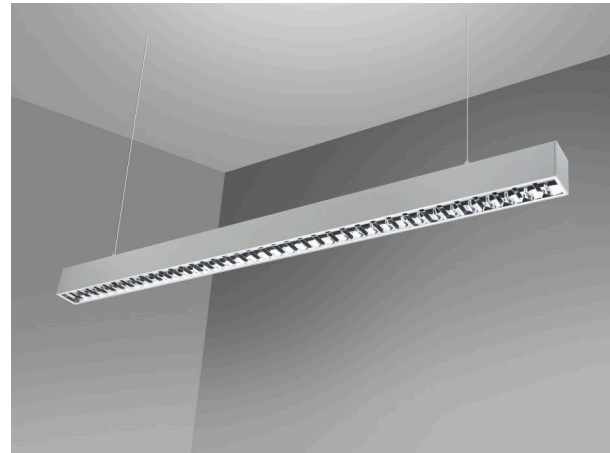

40401160X4C5D

PF160-CD SURFACE OR HANGED 39,9W 4000K LOUVER 1690mm

Linear luminary with direct lighting, three-dimensional louver with bright aluminium, for continuous lines or as single luminary, with less dazzle.

EFFECTIVE LIGHTING INFORMATION

FLUX	4875,82Lm
LM/W	121,93lm/w
Consumption	39,9W
Opening angle	91,8°

* Please ask, for other power or lighting flux.

LED FEATURES

Colour Temperature	4000K
LED efficiency	160 Lm/W @TA=25°C
MacAdam Ellipse	3
Lifetime	50.000H @TA=25°C
Lighting flux maintenance	L80
LED deterioration	B10
CRI	80
UGR	<19

FEATURES

	Hanged/Surface
	5 years guarantee
	Water tightness
	Mechanical resistor
	3,51Kg

ELECTRICAL INFORMATION

	230V/50Hz
	On/Off Power Supply
	Class I

RAL9003 (Text. White) RAL9006 (Text. Grey) RAL9005 (Text. Black)