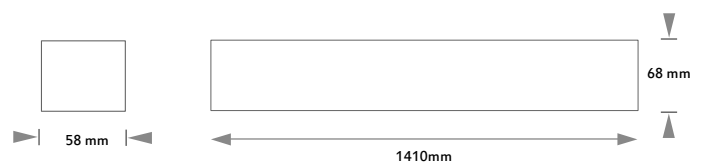

MEASUREMENTS