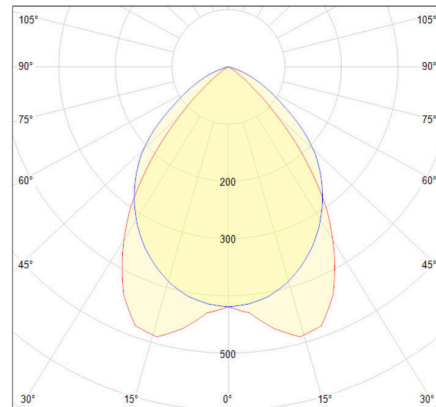

40401160X4C4D

PF160-CD SURFACE OR HANGED 33,3W 4000K LOUVER 1410mm

Linear luminary with direct lighting, three-dimensional louver with bright aluminium, for continuous lines or as single luminary, with less dazzle.

EFFECTIVE LIGHTING INFORMATION

FLUX	4063,18Lm
LM/W	121,94lm/w
Consumption	33,3W
Opening angle	91,8°

* Please ask, for other power or lighting flux.

LED FEATURES

Colour Temperature	4000K
LED efficiency	160 Lm/W @TA=25°C
MacAdam Ellipse	3
Lifetime	50.000H @TA=25°C
Lighting flux maintenance	L80
LED deterioration	B10
CRI	80
UGR	<19

FEATURES

	Hanged/Surface
	5 years guarantee
	Water tightness
	Mechanical resistor
	2,97Kg

ELECTRICAL INFORMATION

	230V/50Hz
	On/Off Power Supply
	Class I

RAL9003 (Text. white)   RAL9006 (Text. Grey)   RAL9005 (Text.Black)

40401160B4C4D

40401160G4C4D

40401160N4C4D

* For other finishes, please, ask for availability.

MEASUREMENTS