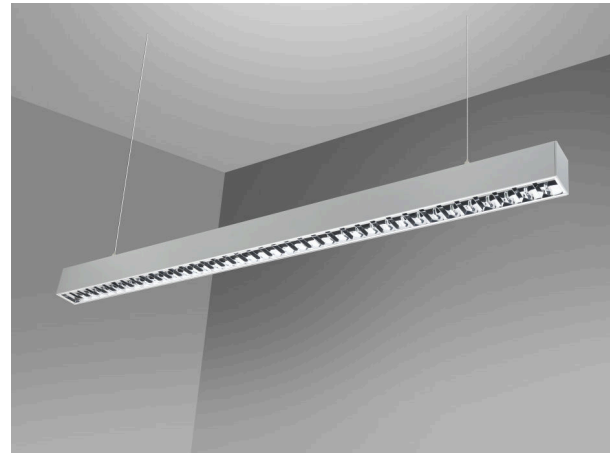

40401160X4C4D

PF160-CD SURFACE OR HANGED 33,3W 4000K LOUVER 1410mm

Linear luminary with direct lighting, three-dimensional louver with bright aluminium, for continuous lines or as single luminary, with less dazzle.

EFFECTIVE LIGHTING INFORMATION

FLUX	4063,18Lm
LM/W	121,94lm/w
Consumption	33,3W
Opening angle	91,8°

* Please ask, for other power or lighting flux.

LED FEATURES

Colour Temperature	4000K
LED efficiency	160 Lm/W @TA=25°C
MacAdam Ellipse	3
Lifetime	50.000H @TA=25°C
Lighting flux maintenance	L80
LED deterioration	B10
CRI	80
UGR	<19

FEATURES

	Hanged/Surface
	5 years guarantee
	Water tightness
	Mechanical resistor
	2,97Kg

ELECTRICAL INFORMATION

	230V/50Hz
	On/Off Power Supply
	Class I

RAL9003 (Text. white) RAL9006 (Text. Grey) RAL9005 (Text.Black)