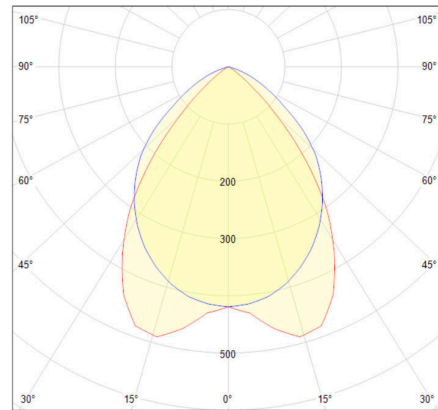

40401160X4C3D

PF160-CD SURFACE OR HANGED 26,6W 4000K LOUVER 1130mm

Linear luminary with direct lighting, three-dimensional louver with bright aluminium, for continuous lines or as single luminary, with less dazzle.

EFFECTIVE LIGHTING INFORMATION

FLUX	3250,55Lm
LM/W	121,93lm/w
Consumption	26,6W
Opening angle	91,8°

*Please ask, for other power or lighting flux.

LED FEATURES

Colour Temperature	4000K
LED efficiency	160 Lm/W @TA=25°C
MacAdam Ellipse	3
Lifetime	50.000H @TA=25°C
Lighting flux maintenance	L80
LED deterioration	B10
CRI	80
UGR	<19

FEATURES

	Hanged/Surface
	5 years guarantee
	Water tightness
	Mechanical resistor
	2,36Kg

ELECTRICAL INFORMATION

U_{IN}

ON/OFF

RAL9003 (Text. white)

RAL9006 (Text. Grey)

RAL9005 (Text.Black)

40401160B4C3D

40401160G4C3D

40401160N4C3D

* For other finishes, please, ask for availability.

MEASUREMENTS