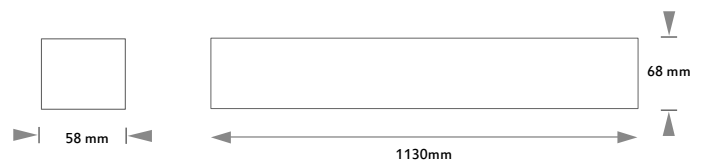

MEASUREMENTS