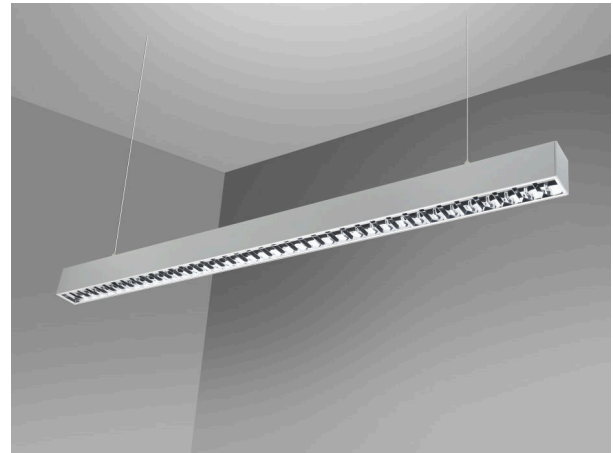

40401160X4C3D

PF160-CD SURFACE OR HANGED 26,6W 4000K LOUVER 1130mm

Linear luminary with direct lighting, three-dimensional louver with bright aluminium, for continuous lines or as single luminary, with less dazzle.

EFFECTIVE LIGHTING INFORMATION

FLUX	3250,55Lm
LM/W	121,93lm/w
Consumption	26,6W
Opening angle	91,8°

*Please ask, for other power or lighting flux.

LED FEATURES

Colour Temperature	4000K
LED efficiency	160 Lm/W @TA=25°C
MacAdam Ellipse	3
Lifetime	50.000H @TA=25°C
Lighting flux maintenance	L80
LED deterioration	B10
CRI	80
UGR	<19

FEATURES

	Hanged/Surface
	5 years guarantee
	Water tightness
	Mechanical resistor
	2,36Kg

ELECTRICAL INFORMATION

U_{IN}

ON/OFF

RAL9003 (Text. white)

RAL9006 (Text. Grey)

RAL9005 (Text.Black)