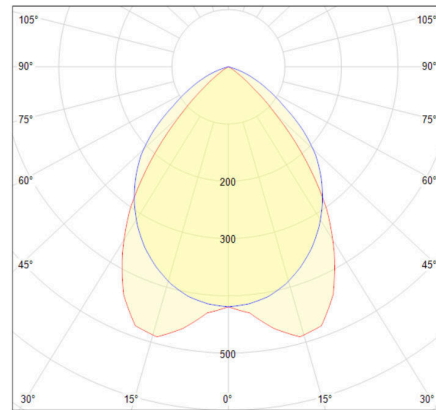

40401160X4C2D

PF160-CD SURFACE OR HANGED 19,9W 4000K LOUVER 850mm

Linear luminary with direct lighting, three-dimensional louver with bright aluminium, for continuous lines or as single luminary, with less dazzle.

EFFECTIVE LIGHTING INFORMATION

FLUX	2437,91Lm
LM/W	121,96lm/w
Consumption	19,9W
Opening angle	91,8°

* Please ask, for other power or lighting flux.

LED FEATURES

Colour Temperature	4000K
LED efficiency	160 Lm/W @TA=25°C
MacAdam Ellipse	3
Lifetime	50.000H @TA=25°C
Lighting flux maintenance	L80
LED deterioration	B10
CRI	80
UGR	<19

FEATURES

	Hanged/Surface
	5 years guarantee
	Water tightness
	Mechanical resistor
	1,78Kg

ELECTRICAL INFORMATION

	230V/50Hz
	On/Off Power Supply
	Class I

RAL9003 (Text. white)   RAL9006 (Text. Grey)   RAL9005 (Text.Black)

40401160B4C2D

40401160G4C2D

40401160N4C2D

* For other finishes, please, ask for availability.

MEASUREMENTS