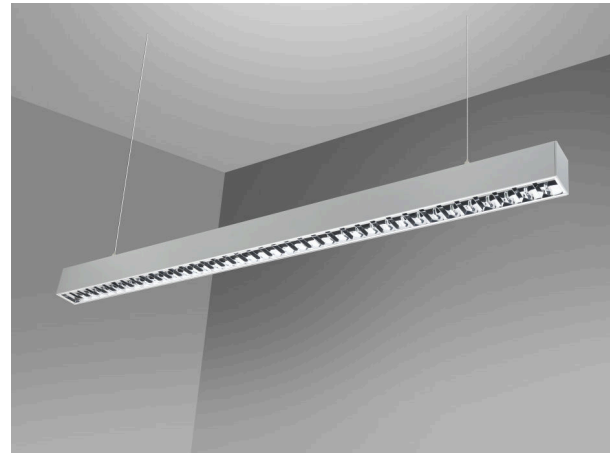

40401160X4C2D

PF160-CD SURFACE OR HANGED 19,9W 4000K LOUVER 850mm

Linear luminary with direct lighting, three-dimensional louver with bright aluminium, for continuous lines or as single luminary, with less dazzle.

EFFECTIVE LIGHTING INFORMATION

FLUX	2437,91Lm
LM/W	121,96lm/w
Consumption	19,9W
Opening angle	91,8°

* Please ask, for other power or lighting flux.

LED FEATURES

Colour Temperature	4000K
LED efficiency	160 Lm/W @TA=25°C
MacAdam Ellipse	3
Lifetime	50.000H @TA=25°C
Lighting flux maintenance	L80
LED deterioration	B10
CRI	80
UGR	<19

FEATURES

	Hanged/Surface
	5 years guarantee
	Water tightness
	Mechanical resistor
	1,78Kg

ELECTRICAL INFORMATION

	230V/50Hz
	On/Off Power Supply
	Class I

RAL9003 (Text. white) RAL9006 (Text. Grey) RAL9005 (Text.Black)