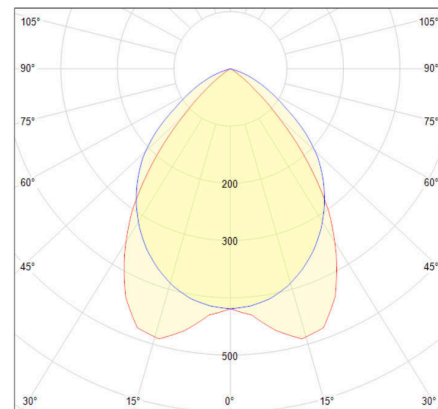

40401160X3C6D

PF160-CD SURFACE OR HANGED 46,9W 3000K LOUVER 1970mm

Linear luminary with direct lighting, three-dimensional louver with bright aluminium, for continuous lines or as single luminary, with less dazzle.

EFFECTIVE LIGHTING INFORMATION

FLUX	5430,18Lm
LM/W	115,66lm/w
Consumption	46,9W
Opening angle	91,8°

*Please ask, for other power or lighting flux.

LED FEATURES

Colour Temperature	3000K
LED efficiency	153 Lm/W @TA=25°C
MacAdam Ellipse	3
Lifetime	50.000H @TA=25°C
Lighting flux maintenance	L80
LED deterioration	B10
CRI	80
UGR	<19

FEATURES

	Hanged/Surface
	5 years guarantee
IP20	Water tightness
IK04	Mechanical resistor
	4,06Kg

ELECTRICAL INFORMATION

U_{IN}	230V/50Hz
ON/OFF	On/Off Power Supply
	Class I

RAL9003 (Text. white)   RAL9006 (Text. Grey)   RAL9005 (Text.Black)

40401160B3C6D

40401160G3C6D

40401160N3C6D

* For other finishes, please, ask for availability.

MEASUREMENTS