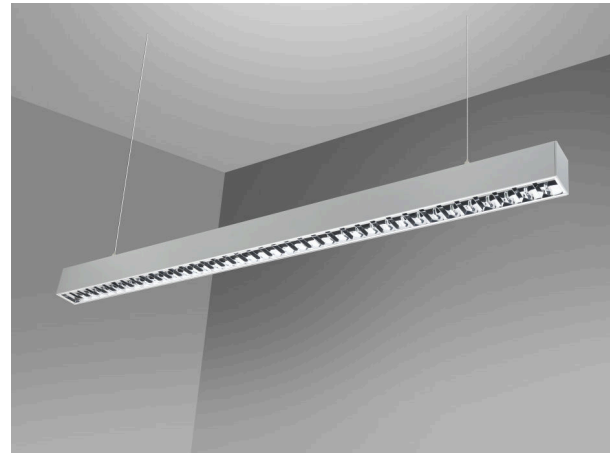

40401160X3C6D

PF160-CD SURFACE OR HANGED 46,9W 3000K LOUVER 1970mm

Linear luminary with direct lighting, three-dimensional louver with bright aluminium, for continuous lines or as single luminary, with less dazzle.

EFFECTIVE LIGHTING INFORMATION

FLUX	5430,18Lm
LM/W	115,66lm/w
Consumption	46,9W
Opening angle	91,8°

*Please ask, for other power or lighting flux.

LED FEATURES

Colour Temperature	3000K
LED efficiency	153 Lm/W @TA=25°C
MacAdam Ellipse	3
Lifetime	50.000H @TA=25°C
Lighting flux maintenance	L80
LED deterioration	B10
CRI	80
UGR	<19

FEATURES

	Hanged/Surface
	5 years guarantee
IP20	Water tightness
IK04	Mechanical resistor
	4,06Kg

ELECTRICAL INFORMATION

U_{IN}	230V/50Hz
ON/OFF	On/Off Power Supply
	Class I

RAL9003 (Text. white) RAL9006 (Text. Grey) RAL9005 (Text.Black)