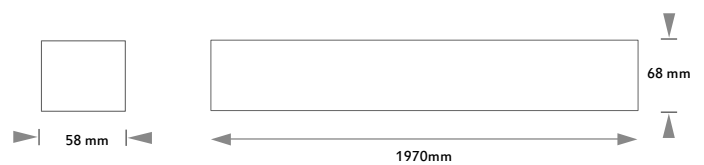

MEASUREMENTS