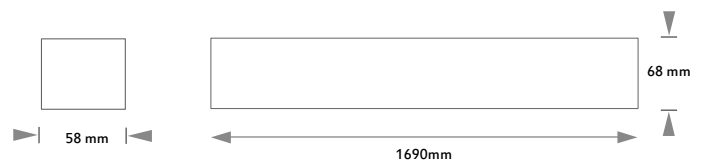

MEASUREMENTS