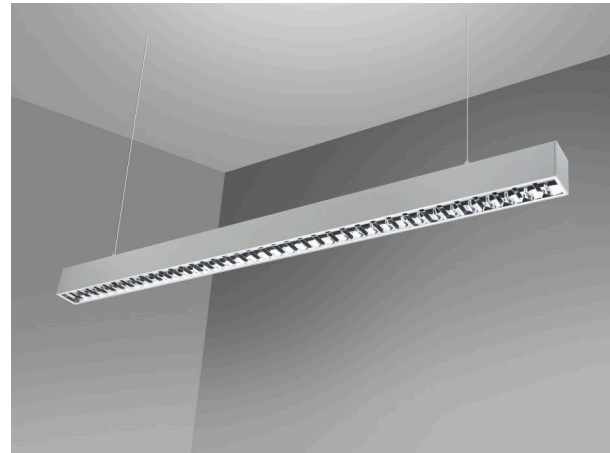

40401160X3C5D

PF160-CD SURFACE OR HANGED 39,9W 3000K LOUVER 1690mm

Linear luminary with direct lighting, three-dimensional louver with bright aluminium, for continuous lines or as single luminary, with less dazzle.

EFFECTIVE LIGHTING INFORMATION

FLUX	4654,43Lm
LM/W	116,39lm/w
Consumption	39,9W
Opening angle	91,8°

* Please ask, for other power or lighting flux.

LED FEATURES

Colour Temperature	3000K
LED efficiency	153 Lm/W @TA=25°C
MacAdam Ellipse	3
Lifetime	50.000H @TA=25°C
Lighting flux maintenance	L80
LED deterioration	B10
CRI	80
UGR	<19

FEATURES

	Hanged/Surface
	5 years guarantee
	Water tightness
	Mechanical resistor
	3,51Kg

ELECTRICAL INFORMATION

	U_{IN}	230V/50Hz
	ON/OFF	On/Off Power Supply
		Class I

RAL9003 (Text. white) RAL9006 (Text. Grey) RAL9005 (Text.Black)