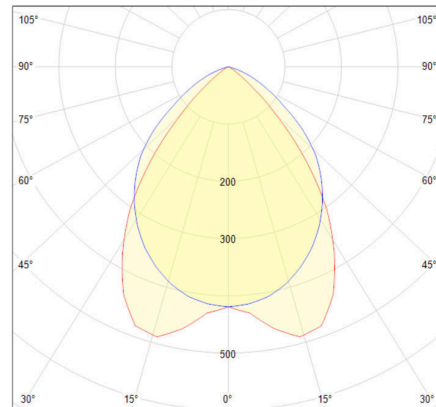

40401160X3C5D

PF160-CD SURFACE OR HANGED 39,9W 3000K LOUVER 1690mm

Linear luminary with direct lighting, three-dimensional louver with bright aluminium, for continuous lines or as single luminary, with less dazzle.

EFFECTIVE LIGHTING INFORMATION

FLUX	4654,43Lm
LM/W	116,39lm/w
Consumption	39,9W
Opening angle	91,8°

* Please ask, for other power or lighting flux.

LED FEATURES

Colour Temperature	3000K
LED efficiency	153 Lm/W @TA=25°C
MacAdam Ellipse	3
Lifetime	50.000H @TA=25°C
Lighting flux maintenance	L80
LED deterioration	B10
CRI	80
UGR	<19

FEATURES

	Hanged/Surface
	5 years guarantee
	Water tightness
	Mechanical resistor
	3,51Kg

ELECTRICAL INFORMATION

	U_{IN}	230V/50Hz
	ON/OFF	On/Off Power Supply
		Class I

RAL9003 (Text. white)   RAL9006 (Text. Grey)   RAL9005 (Text.Black)

40401160B3C5D

40401160G3C5D

40401160N3C5D

* For other finishes, please, ask for availability.

MEASUREMENTS