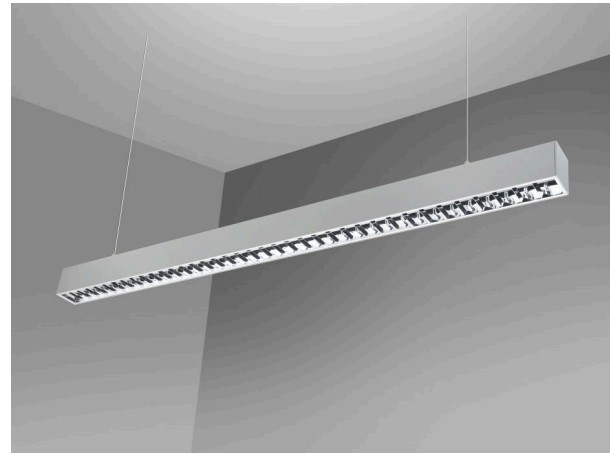

40401160X3C4D

PF160-CD SURFACE OR HANGED 33,3W 3000K LOUVER 1410mm

Linear luminary with direct lighting, three-dimensional louver with bright aluminium, for continuous lines or as single luminary, with less dazzle.

EFFECTIVE LIGHTING INFORMATION

FLUX	3878,69Lm
LM/W	116,41lm/w
Consumption	33,3W
Opening angle	91,8°

* Please ask, for other power or lighting flux.

LED FEATURES

Colour Temperature	3000K
LED efficiency	153 Lm/W @TA=25°C
MacAdam Ellipse	3
Lifetime	50.000H @TA=25°C
Lighting flux maintenance	L80
LED deterioration	B10
CRI	80
UGR	<19

FEATURES

	Hanged/Surface
	5 years guarantee
	Water tightness
	Mechanical resistor
	2,97Kg

ELECTRICAL INFORMATION

	230V/50Hz
	On/Off Power Supply
	Class I

RAL9003 (Text. white) RAL9006 (Text. Grey) RAL9005 (Text.Black)