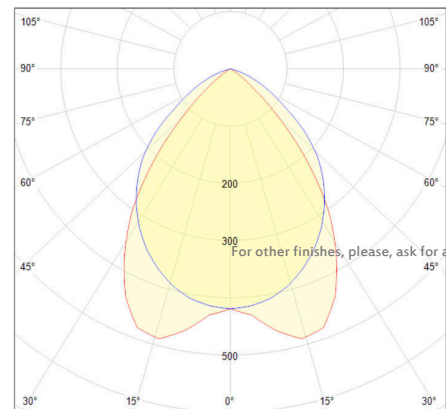

40401160X3C4D

PF160-CD SURFACE OR HANGED 33,3W 3000K LOUVER 1410mm

Linear luminary with direct lighting, three-dimensional louver with bright aluminium, for continuous lines or as single luminary, with less dazzle.

EFFECTIVE LIGHTING INFORMATION

FLUX	3878,69Lm
LM/W	116,41lm/w
Consumption	33,3W
Opening angle	91,8°

* Please ask, for other power or lighting flux.

LED FEATURES

Colour Temperature	3000K
LED efficiency	153 Lm/W @TA=25°C
MacAdam Ellipse	3
Lifetime	50.000H @TA=25°C
Lighting flux maintenance	L80
LED deterioration	B10
CRI	80
UGR	<19

FEATURES

	Hanged/Surface
	5 years guarantee
	Water tightness
	Mechanical resistor
	2,97Kg

ELECTRICAL INFORMATION

	230V/50Hz
	On/Off Power Supply
	Class I

RAL9003 (Text. white)   RAL9006 (Text. Grey)   RAL9005 (Text.Black)

40401160B3C4D

40401160G3C4D

40401160N3C4D

* For other finishes, please, ask for availability.

For other finishes, please, ask for availability.

MEASUREMENTS