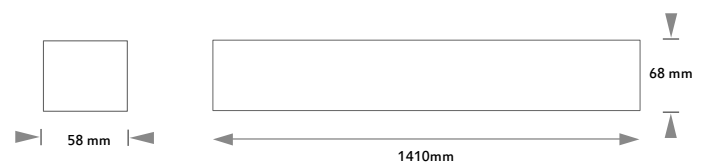

MEASUREMENTS