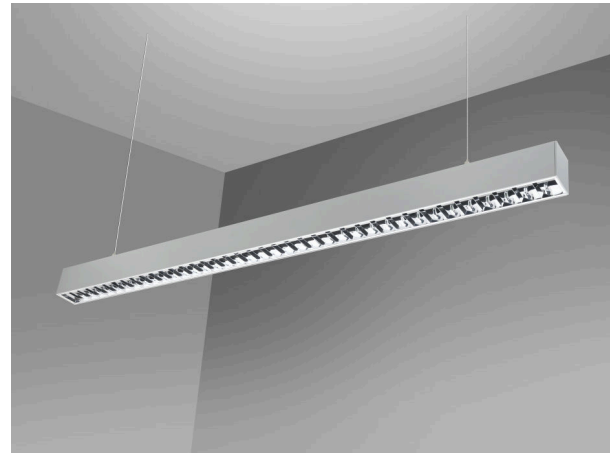

40401160X3C3D

PF160-CD SURFACE OR HANGED 26,6W 3000K LOUVER 1130mm

Linear luminary with direct lighting, three-dimensional louver with bright aluminium, for continuous lines or as single luminary, with less dazzle.

EFFECTIVE LIGHTING INFORMATION

FLUX	3102,3Lm
LM/W	116,6lm/w
Consumption	26,6W
Opening angle	91,8°

* Please ask, for other power or lighting flux.

LED FEATURES

Colour Temperature	3000K
LED efficiency	153 Lm/W @TA=25°C
MacAdam Ellipse	3
Lifetime	50.000H @TA=25°C
Lighting flux maintenance	L80
LED deterioration	B10
CRI	80
UGR	<19

FEATURES

	Hanged/Surface
	5 years guarantee
	IP20 Water tightness
	IK04 Mechanical resistor
	2,36Kg

ELECTRICAL INFORMATION

	230V/50Hz
	ON/OFF On/Off Power Supply
	Class I

RAL9003 (Text. white)   RAL9006 (Text. Grey)   RAL9005 (Text.Black)

40401160B3C3D

40401160G3C3D

40401160N3C3D

* For other finishes, please, ask for availability.