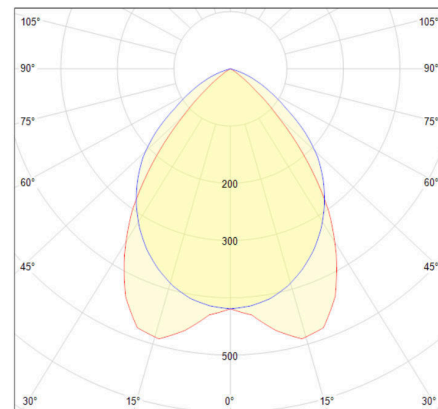

## EFFECTIVE LIGHTING INFORMATION

FLUX	3102,3Lm
LM/W	116,6lm/w
Consumption	26,6W
Opening angle	91,8°

\* Please ask, for other power or lighting flux.

## MEASUREMENTS