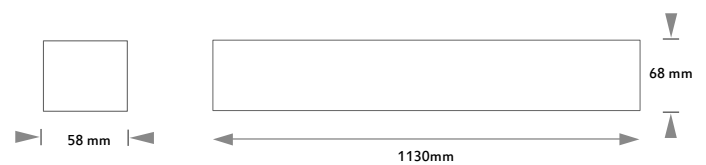

## EFFECTIVE LIGHTING INFORMATION

FLUX	3102,3Lm
LM/W	116,6lm/w
Consumption	26,6W
Opening angle	91,8°

\* Please ask, for other power or lighting flux.

## MEASUREMENTS