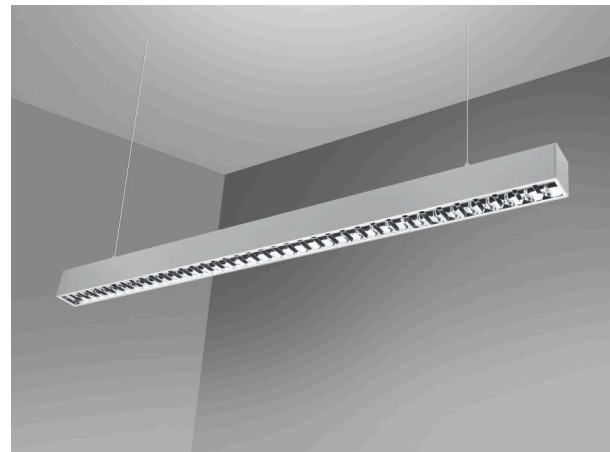

40401160X3C2D

PF160-CD SURFACE OR HANGED 19,9W 3000K LOUVER 850mm

Linear luminary with direct lighting, three-dimensional louver with bright aluminium, for continuous lines or as single luminary, with less dazzle.

EFFECTIVE LIGHTING INFORMATION

FLUX	2327,1Lm
LM/W	116,96lm/w
Consumption	19,9W
Opening angle	91,8°

* Please ask, for other power or lighting flux.

LED FEATURES

Colour Temperature	3000K
LED efficiency	153 Lm/W @TA=25°C
MacAdam Ellipse	3
Lifetime	50.000H @TA=25°C
Lighting flux maintenance	L80
LED deterioration	B10
CRI	80
UGR	<19

FEATURES

	Hanged/Surface
	5 years guarantee
	Water tightness
	Mechanical resistor
	1,78Kg

ELECTRICAL INFORMATION

	230V/50Hz
	On/Off Power Supply
	Class I

RAL9003 (Text. white) RAL9006 (Text. Grey) RAL9005 (Negro/Black)