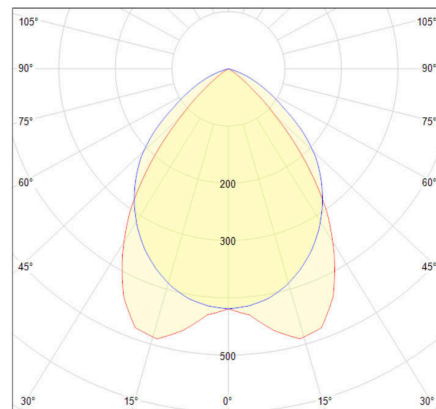

40401160X3C2D

PF160-CD SURFACE OR HANGED 19,9W 3000K LOUVER 850mm

Linear luminary with direct lighting, three-dimensional louver with bright aluminium, for continuous lines or as single luminary, with less dazzle.

EFFECTIVE LIGHTING INFORMATION

FLUX	2327,1Lm
LM/W	116,96lm/w
Consumption	19,9W
Opening angle	91,8°

* Please ask, for other power or lighting flux.

LED FEATURES

Colour Temperature	3000K
LED efficiency	153 Lm/W @TA=25°C
MacAdam Ellipse	3
Lifetime	50.000H @TA=25°C
Lighting flux maintenance	L80
LED deterioration	B10
CRI	80
UGR	<19

FEATURES

	Hanged/Surface
	5 years guarantee
	Water tightness
	Mechanical resistor
	1,78Kg

ELECTRICAL INFORMATION

	230V/50Hz
	On/Off Power Supply
	Class I

RAL9003 (Text. white)   RAL9006 (Text. Grey)   RAL9005 (Negro/Black)

40401160B3C2D

40401160G3C2D

40401160N3C2D

* For other finishes, please, ask for availability.

MEASUREMENTS