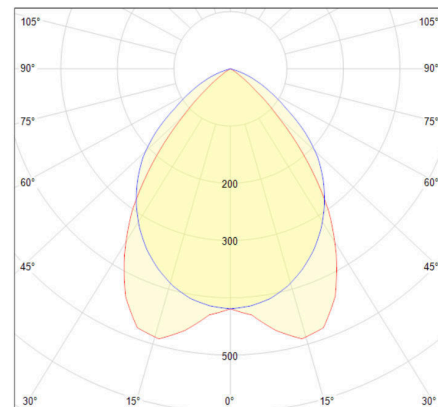

40401160X3C1D

PF160-CD SURFACE OR HANGED 13,3W 3000K LOUVER 570mm

Linear luminary with direct lighting, three-dimensional louver with bright aluminium, for continuous lines or as single luminary, with less dazzle.

EFFECTIVE LIGHTING INFORMATION

FLUX	1551,47Lm
LM/W	116,65lm/w
Consumption	13,3W
Opening angle	91,8°

* Please ask, for other power or lighting flux.

LED FEATURES

Colour Temperature	3000K
LED efficiency	153 Lm/W @TA=25°C
MacAdam Ellipse	3
Lifetime	50.000H @TA=25°C
Lighting flux maintenance	L80
LED deterioration	B10
CRI	80
UGR	<19

FEATURES

	Hanged/Surface
	5 years guarantee
	Water tightness
	Mechanical resistor
	1,54Kg

ELECTRICAL INFORMATION

	U_{IN}	230V/50Hz
	ON/OFF	On/Off Power Supply
		Class I

RAL9003 (Text. white)   RAL9006 (Text. Grey)   RAL9005 (Text.Black)

40401160B3C1D

40401160G3C1D

40401160N3C1D

* For other finishes, please, ask for availability.

MEASUREMENTS