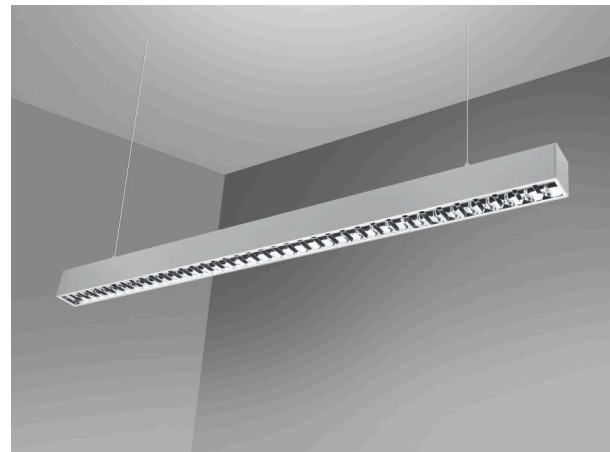

40401160X3C1D

PF160-CD SURFACE OR HANGED 13,3W 3000K LOUVER 570mm

Linear luminary with direct lighting, three-dimensional louver with bright aluminium, for continuous lines or as single luminary, with less dazzle.

EFFECTIVE LIGHTING INFORMATION

FLUX	1551,47Lm
LM/W	116,65lm/w
Consumption	13,3W
Opening angle	91,8°

* Please ask, for other power or lighting flux.

LED FEATURES

Colour Temperature	3000K
LED efficiency	153 Lm/W @TA=25°C
MacAdam Ellipse	3
Lifetime	50.000H @TA=25°C
Lighting flux maintenance	L80
LED deterioration	B10
CRI	80
UGR	<19

FEATURES

	Hanged/Surface
	5 years guarantee
	Water tightness
	Mechanical resistor
	1,54Kg

ELECTRICAL INFORMATION

	U_{IN}	230V/50Hz
	ON/OFF	On/Off Power Supply
		Class I

RAL9003 (Text. white) RAL9006 (Text. Grey) RAL9005 (Text.Black)